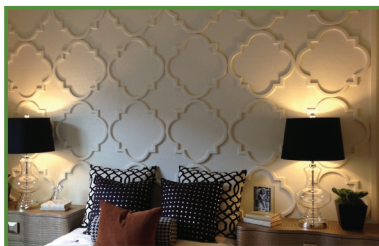

CUTEK®

Custom Staining and Finishing
for Thermory with CUTEK

Serious Sustainability

CUTEK has partnered with **One Tree Planted** and they are committed to planting 1 tree for every can of CUTEK® oil sold around the world. To find out more, visit onetreepanted.org

Scan Here to View
An Interactive Map